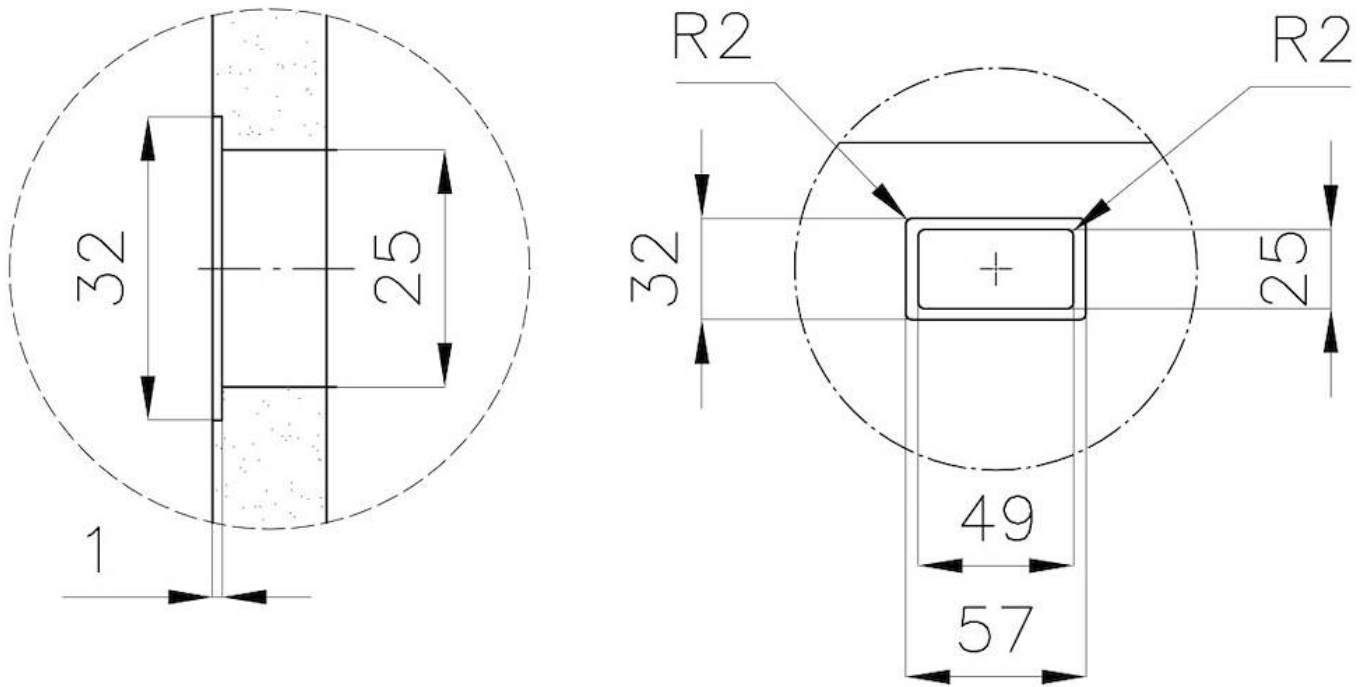

DETTAGLIO PER TROPPO PIENO / OVERFLOW DETAILS